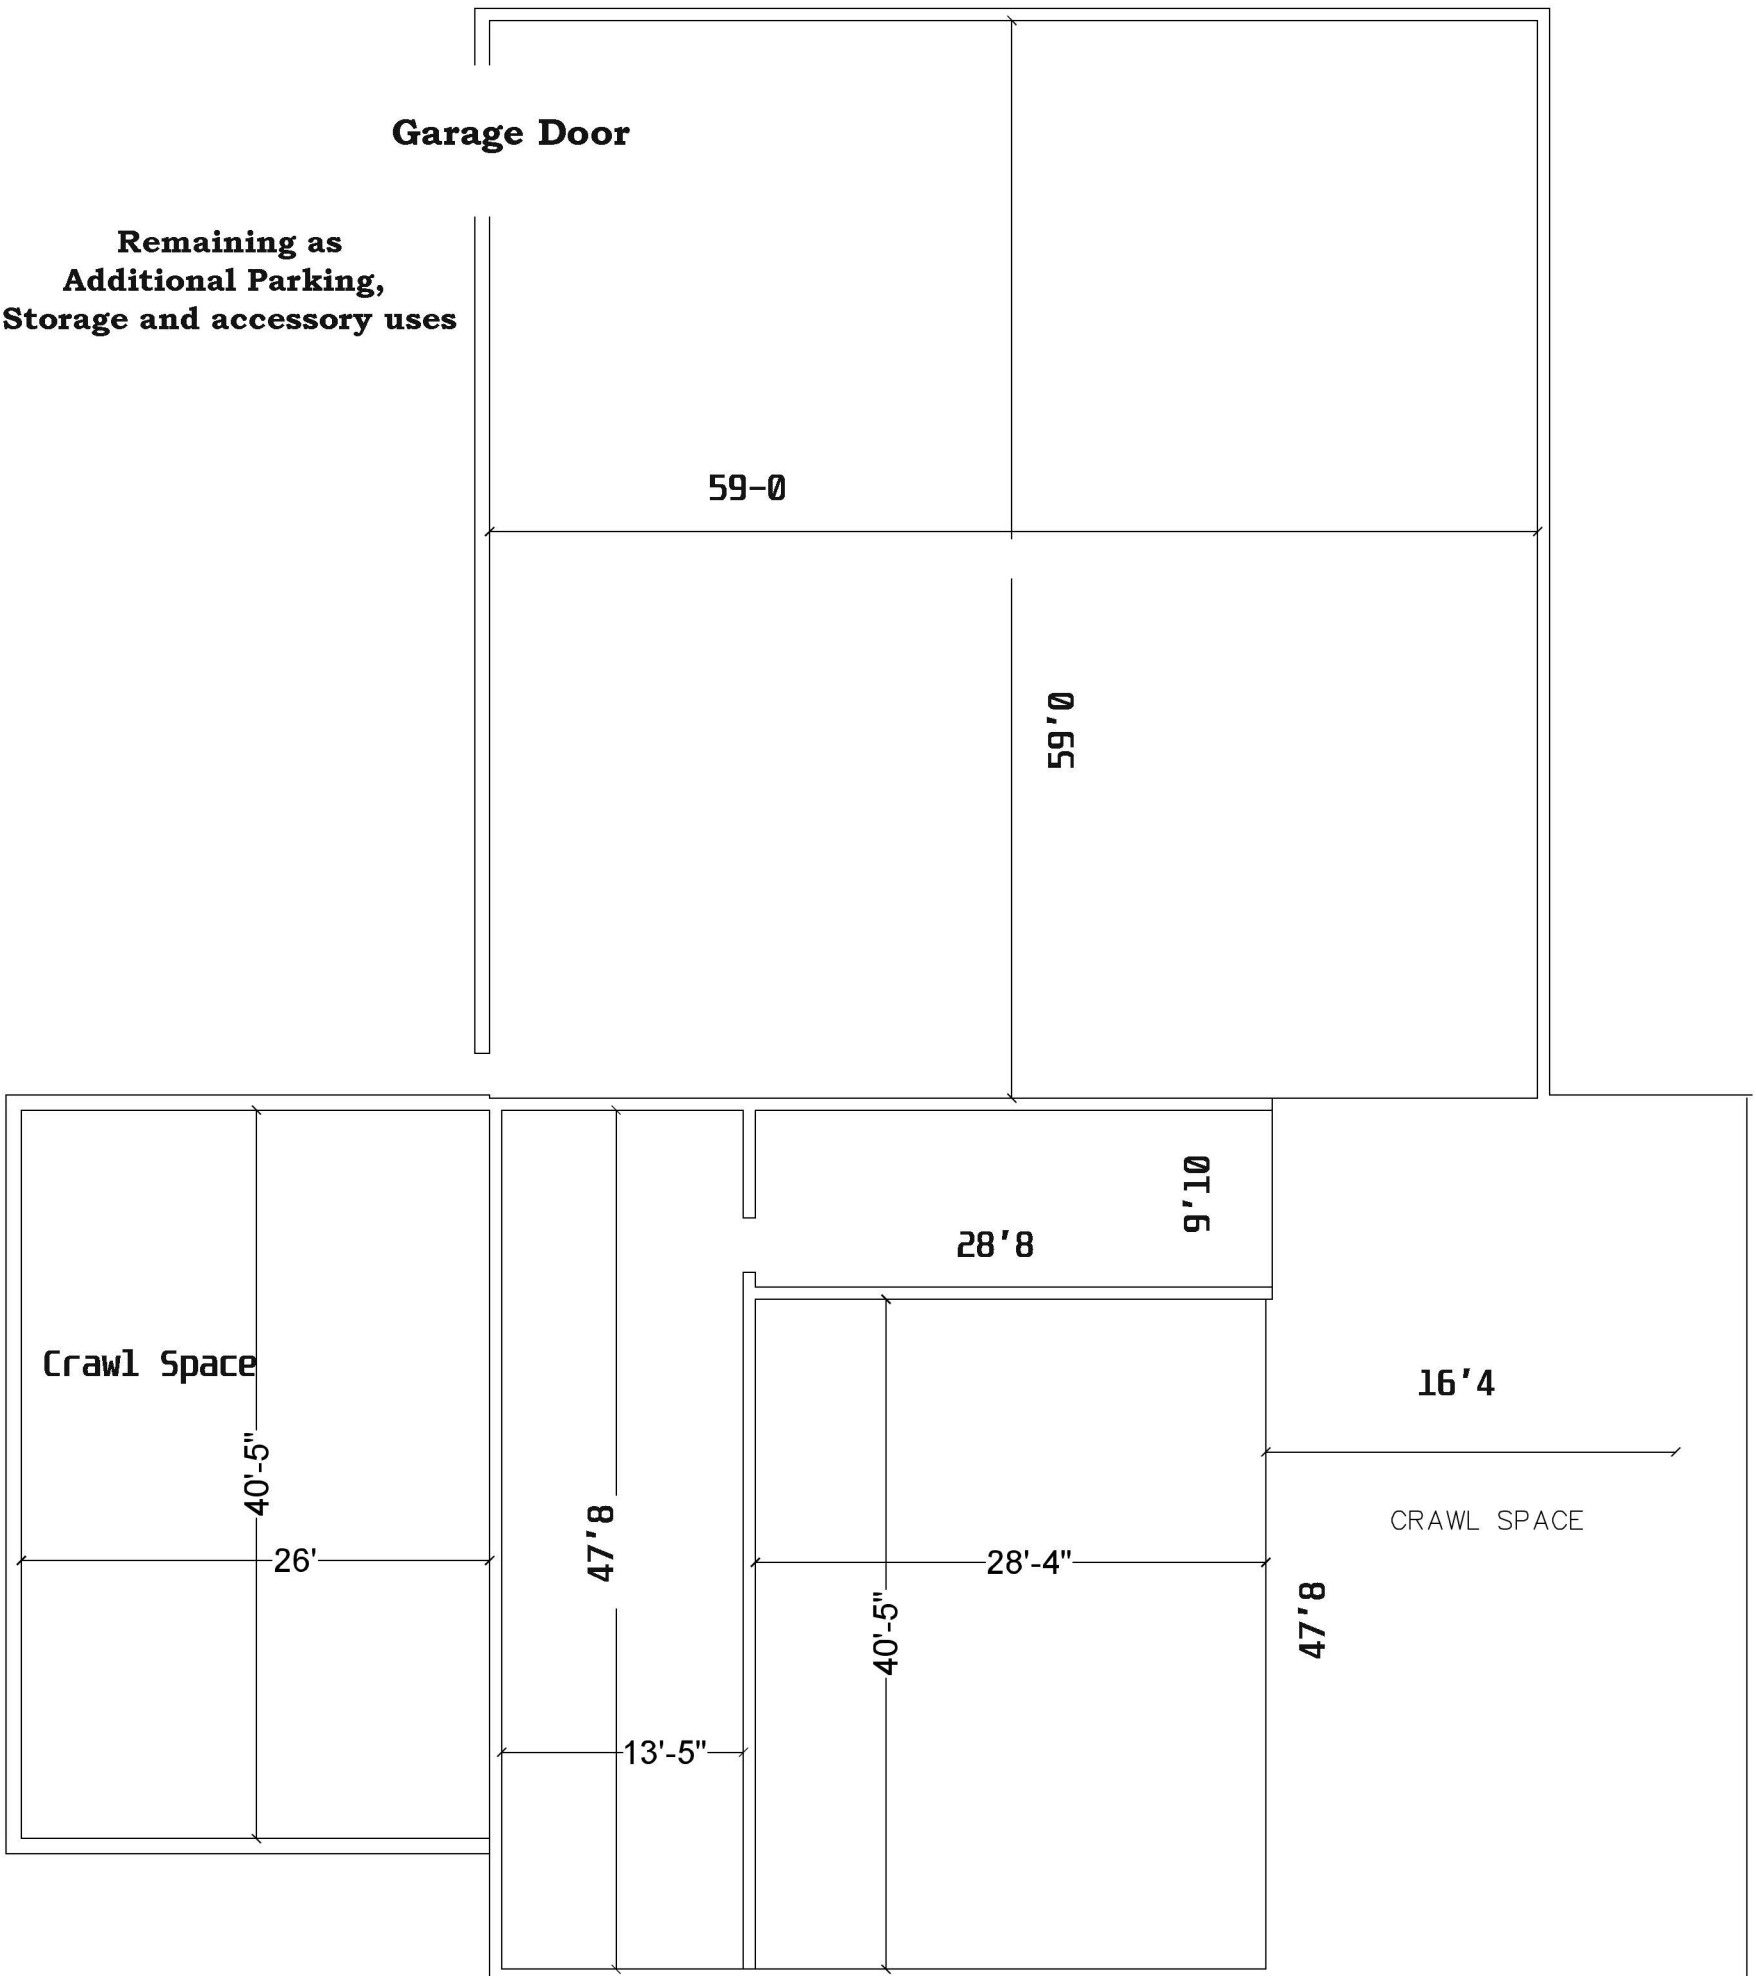

GROUND FLOOR

Garage Door

59'-0"

59'-0"

**Remaining as
Additional Parking,
Storage and accessory uses**

Crawl Space

40'-5"

26'

47'-8"

13'-5"

28'-8"

9'-10"

40'-5"

28'-4"

47'-8"

16'-4"

CRAWL SPACE

Middle Floor

Multi-family dwellings

Top floor: Multi Dwelling