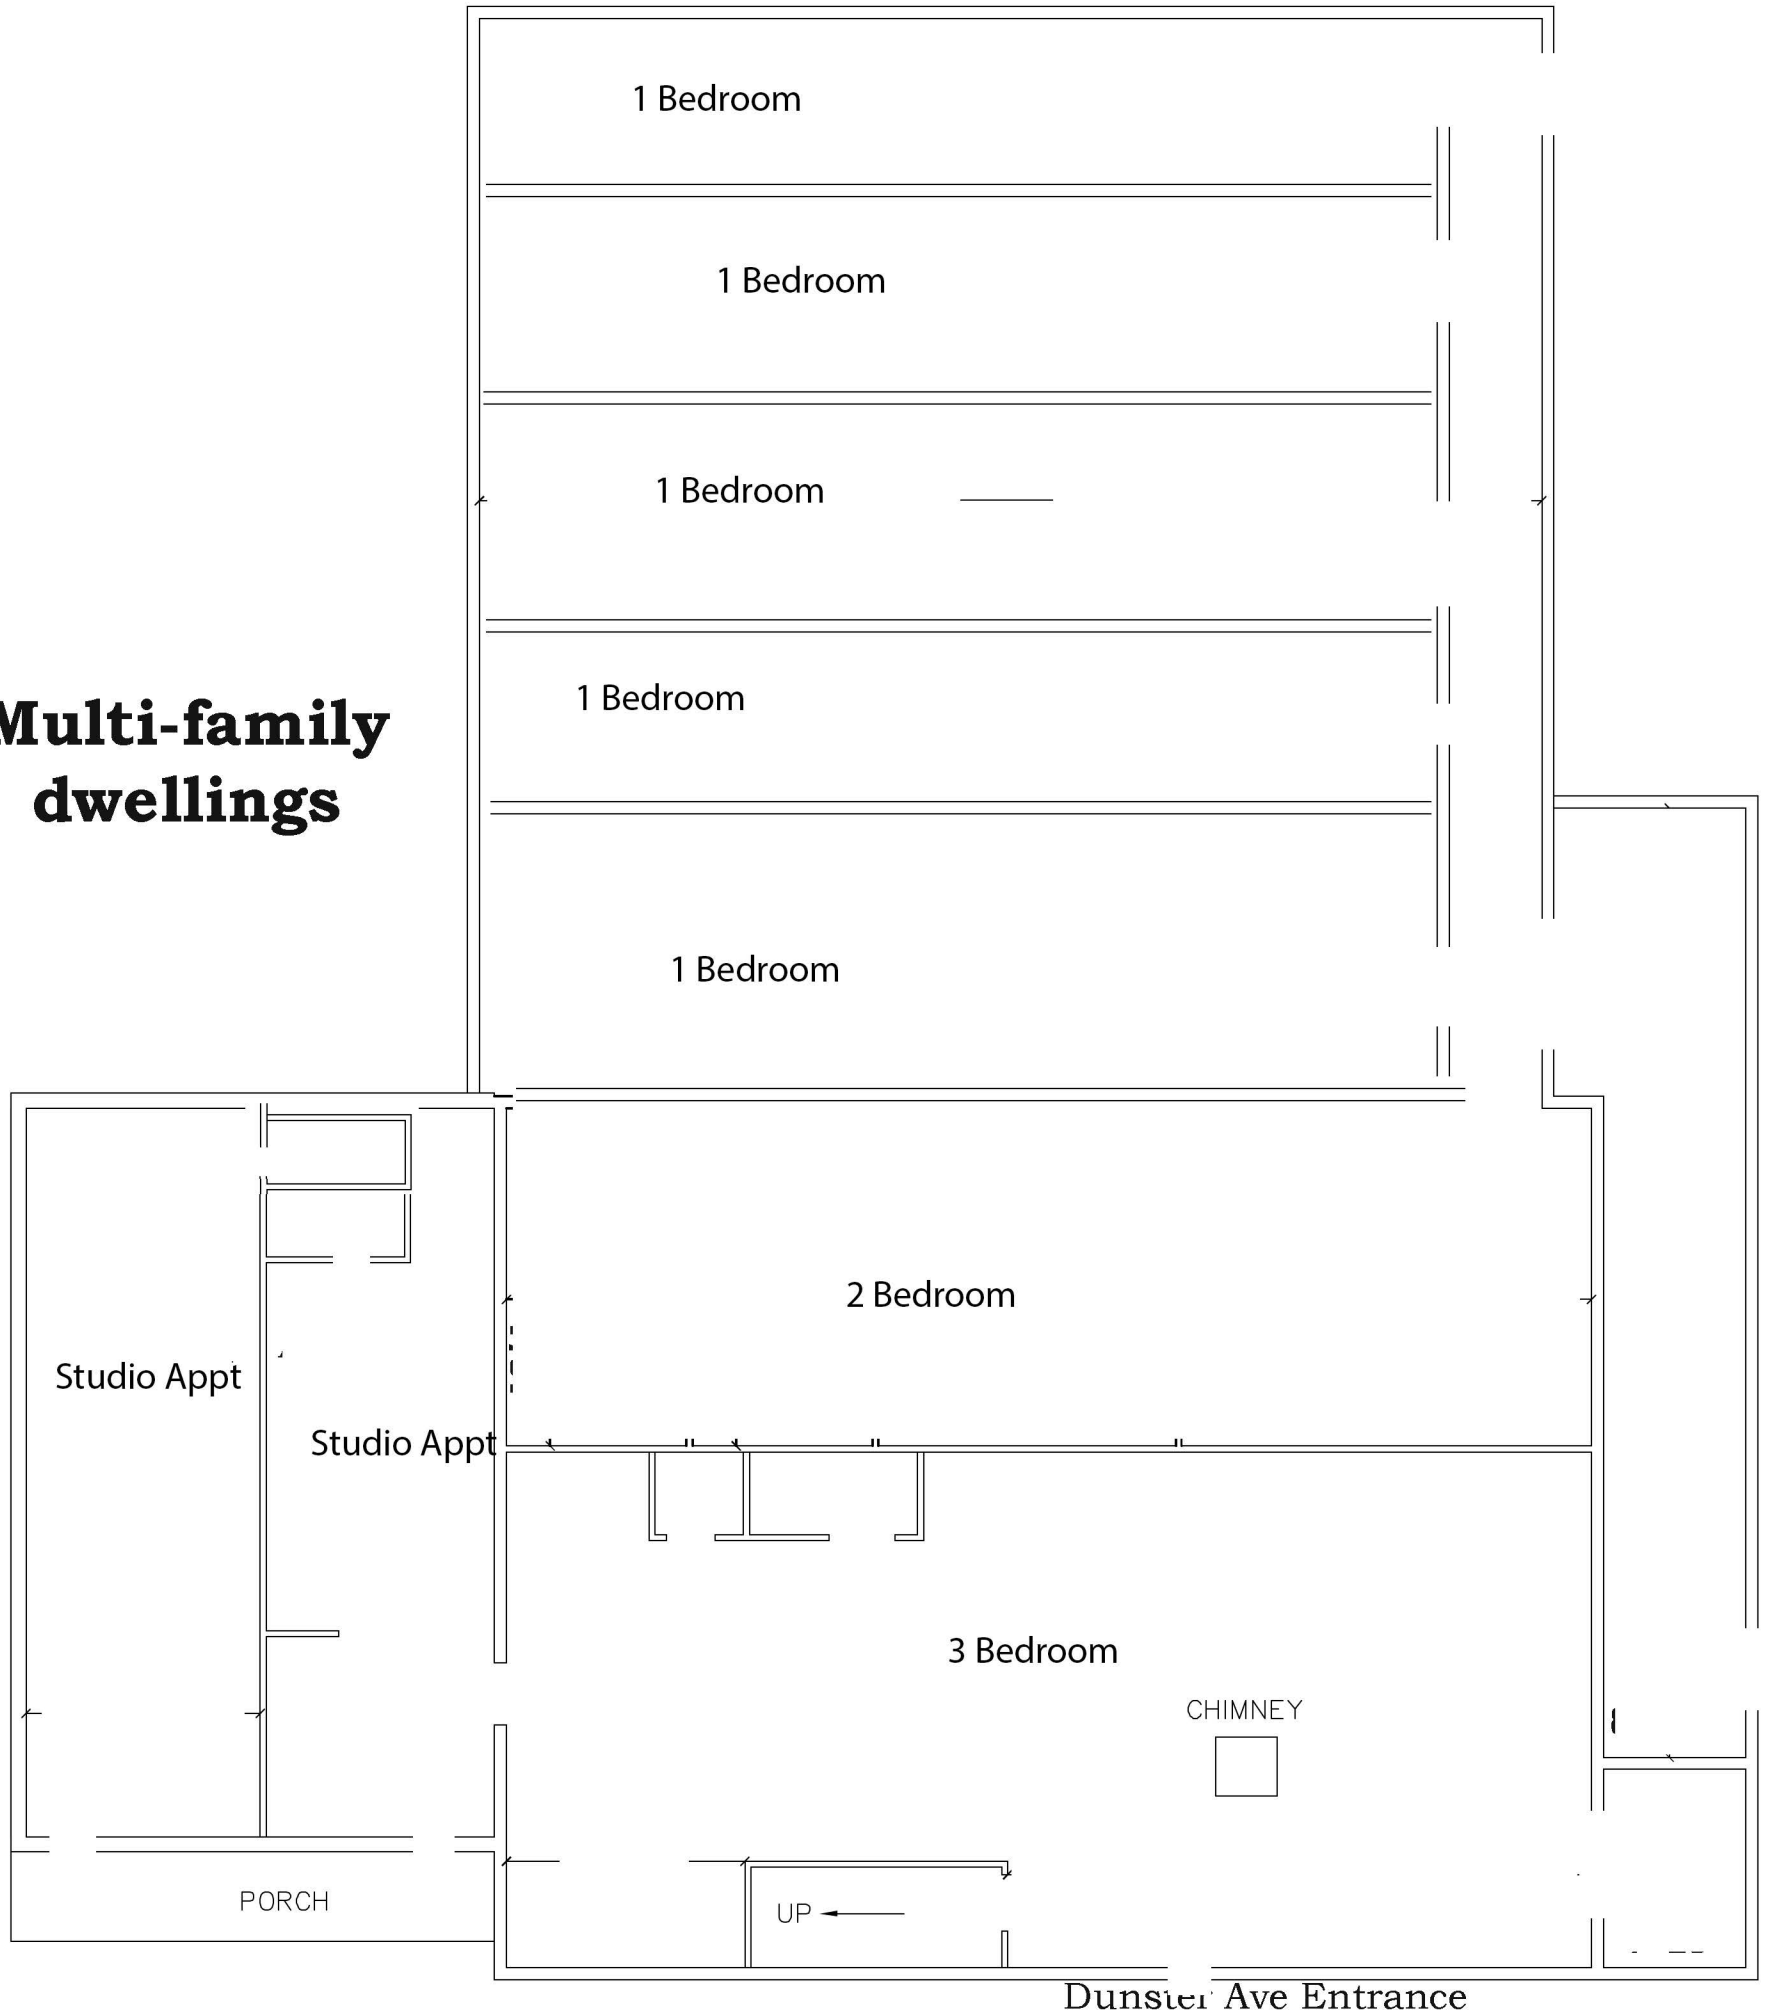

GROUND FLOOR

Garage Door

59'-0"

59'-0"

**Remaining as
Additional Parking,
Storage and accessory uses**

Crawl Space

40'-5"

26'

47'-8"

13'-5"

28'-8"

9'-10"

40'-5"

28'-4"

47'-8"

16'-4"

CRAWL SPACE

Middle Floor

Multi-family dwellings

Top floor: Multi Dwelling